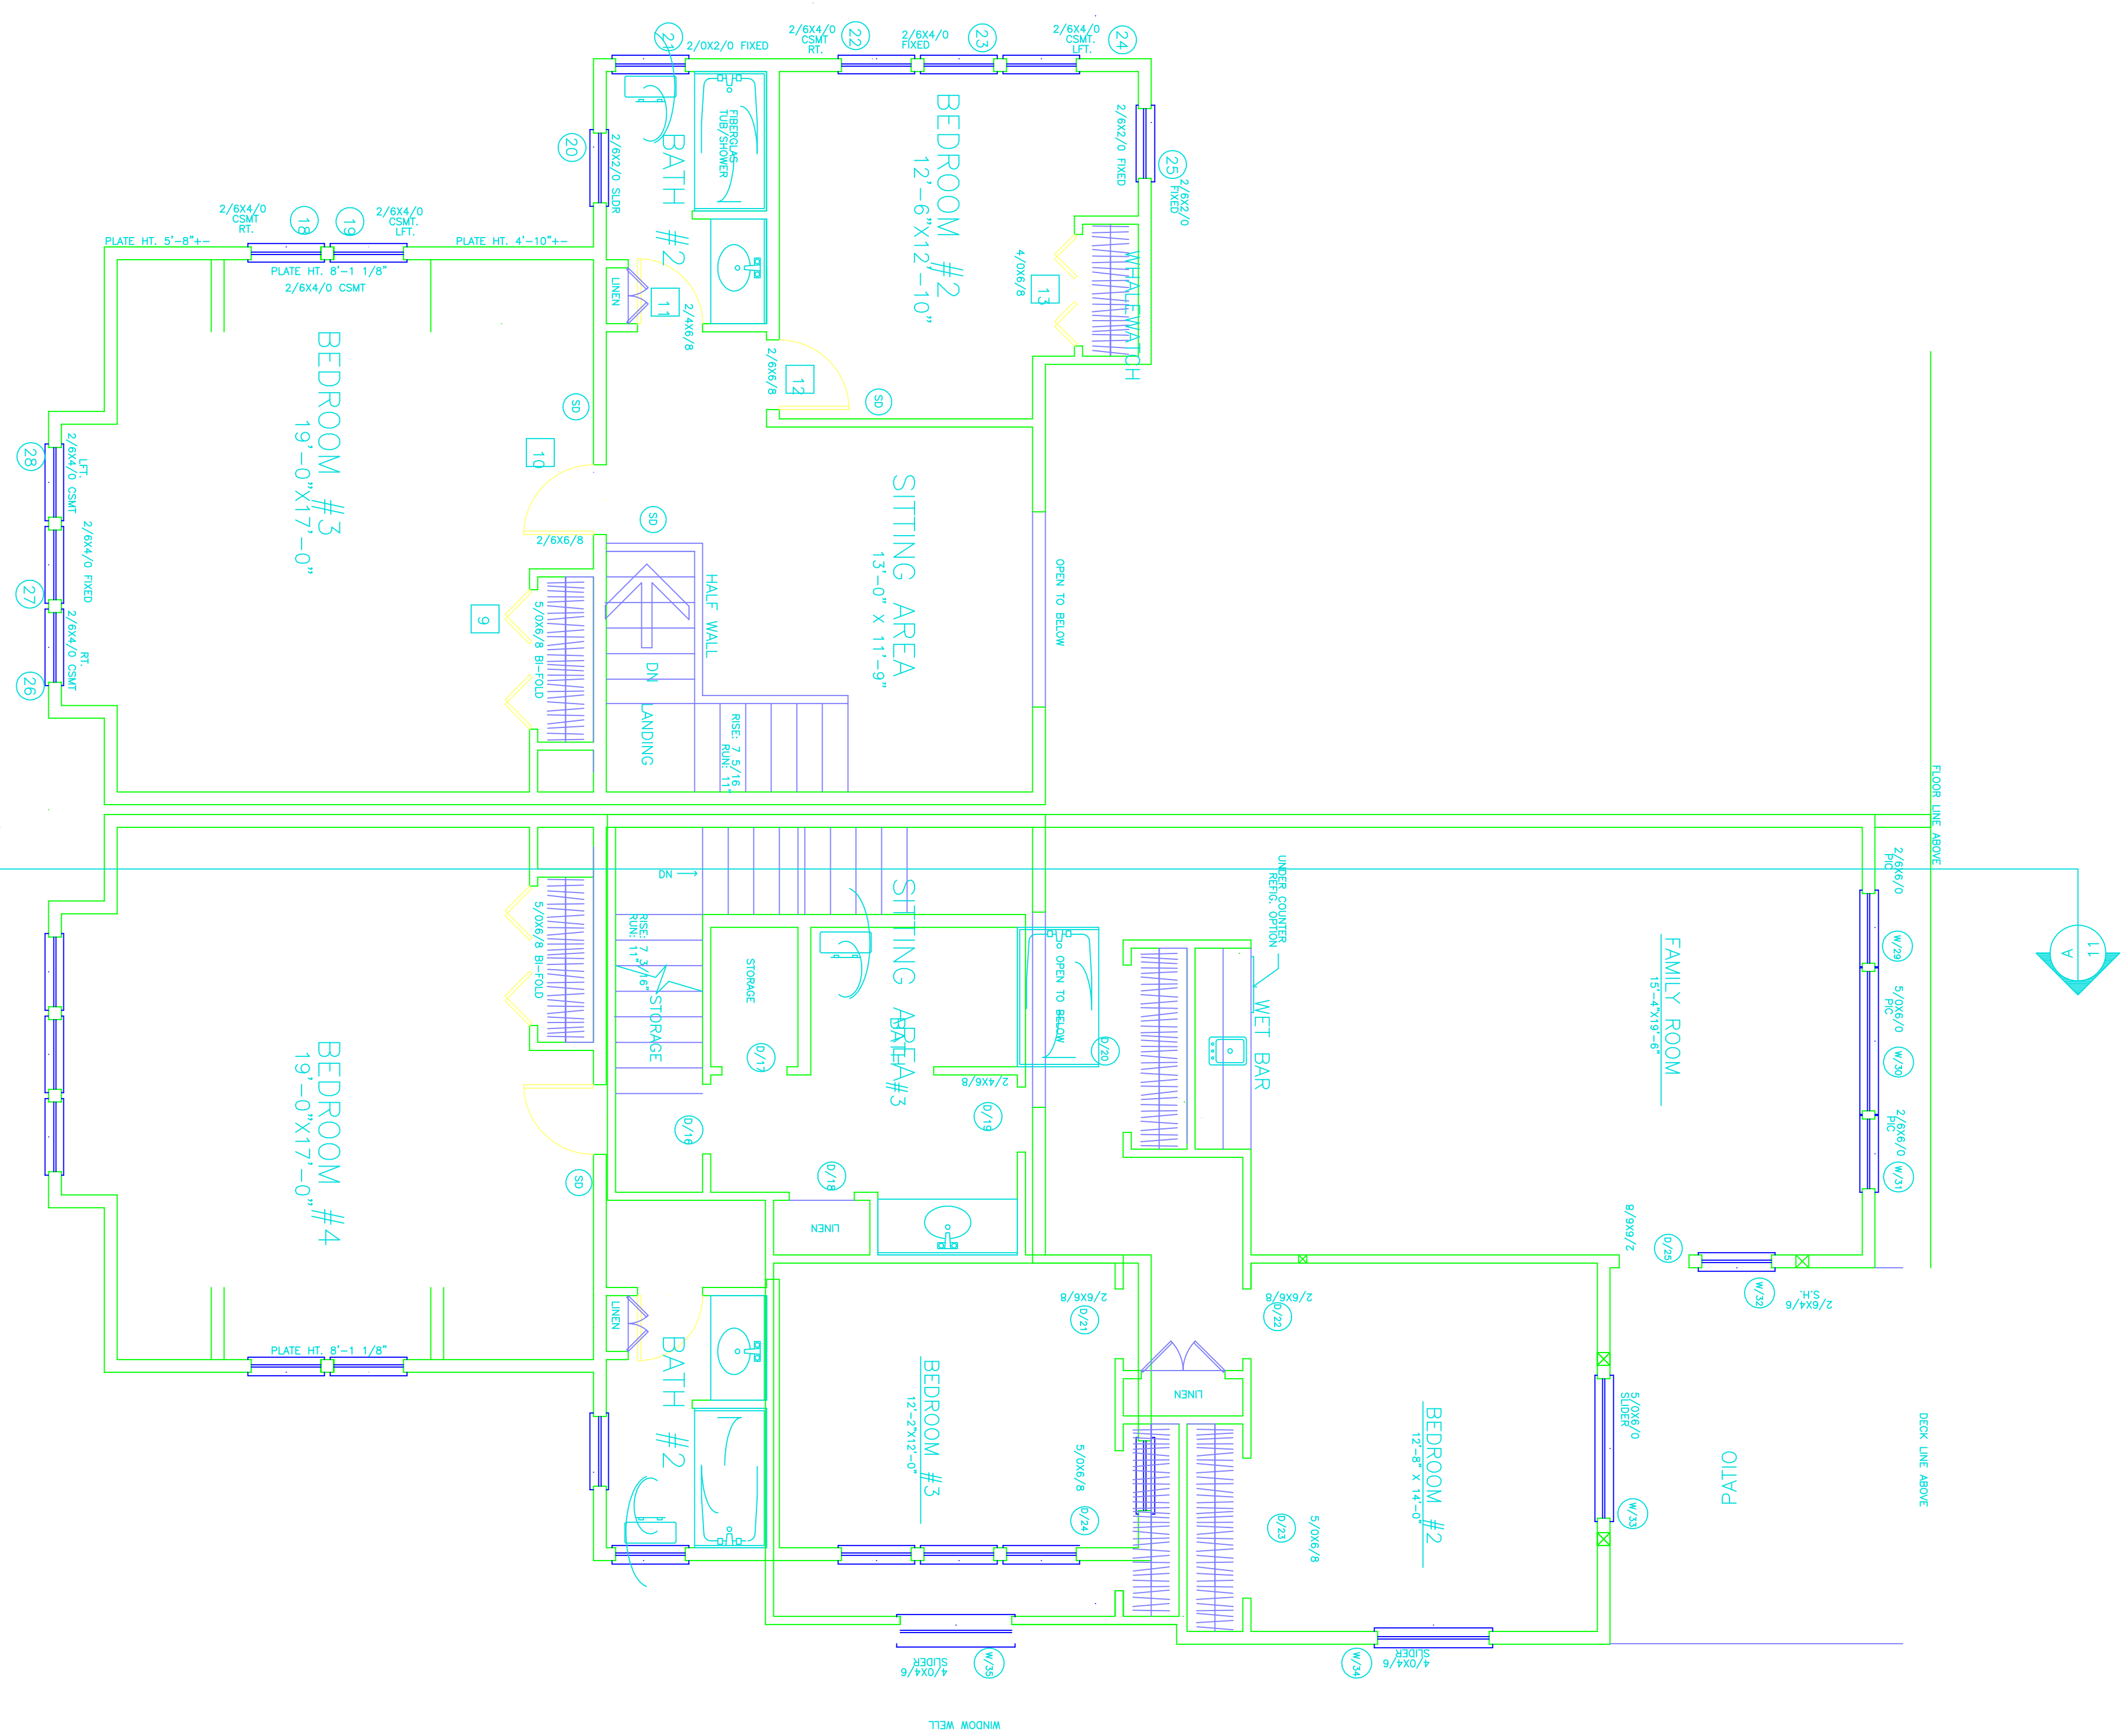

SURFWATCH

UPPER FLOOR PLAN
UPPER FLOOR 848 S.F.
LOWER FLOOR PLAN
LOWER FLOOR 848 S.F.